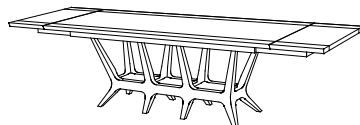

### 8 LEG TABLE (shown on reverse)

Width: 95  
Depth: 42  
Height: 29.5

Species: Mahogany

Also available as base-only (see Price Guide)

### 6 LEG TABLE

Width: 78  
Depth: 39  
Height: 29.5

Species: Mahogany

Also available as base-only (see Price Guide)

### 8 LEG EXTENSION TABLE

Width: 95; 131 fully extended  
Depth: 42  
Height: 29.5

Species: Mahogany

Features: Two 18" breadboard leaves

### 6 LEG EXTENSION TABLE

Width: 78; 114 fully extended  
Depth: 39  
Height: 29.5

Species: Mahogany

Features: Two 18" breadboard leaves