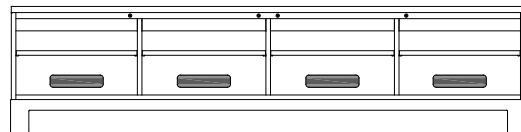

JOSEPH JEUP®

TOPO Media Console

TOPO Media Console

Width: 84.5

Depth: 22

Height: 21

Species: Mahogany (shown) or Lacquer

Features: One adjustable shelf behind each door
Four openings in back for wire management
(Shaded areas indicate wire management openings)