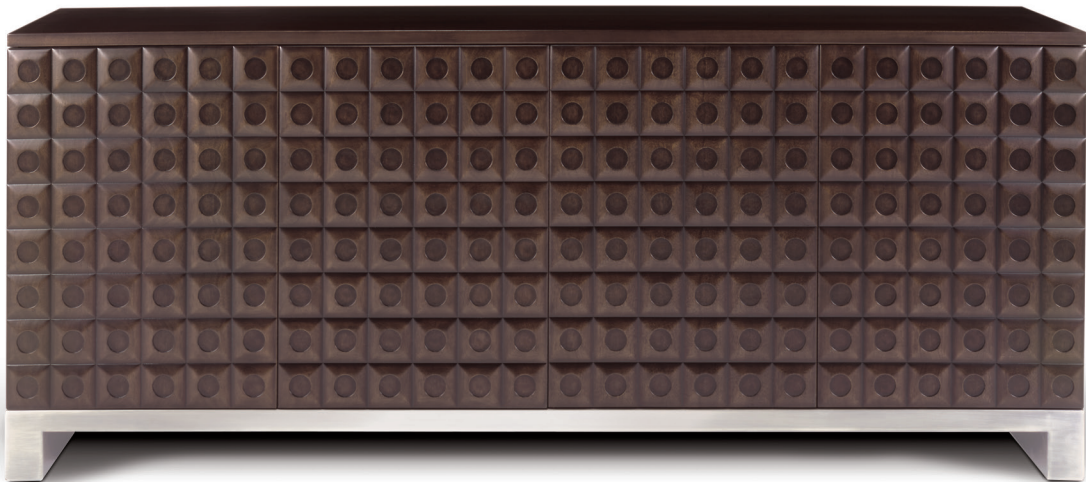

JOSEPH JEUP®

TOPO Series

TOPO Commode

Width: 63.5
Depth: 22
Height: 34.75

Species: Mahogany (shown) or Lacquer

Features: Three adjustable shelves

TOPO Chest

Width: 42.5
Depth: 22
Height: 34.75

Species: Mahogany (shown) or Lacquer

Features: Two adjustable shelves

TOPO Buffet (shown on reverse)

Width: 84.5
Depth: 22
Height: 34.75

Species: Mahogany (shown) or Lacquer

Features: Four adjustable shelves
Two drawers with felt silverware inserts in center section
(Shaded areas indicates drawers)

Custom sizing and alternate wood species are available upon request.
Media console also available.