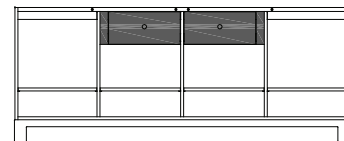

JOSEPH JEUP®

TOPO Series

TOPO Commode

Width: 63.5
Depth: 22
Height: 34.75

Species: Mahogany (shown) or Lacquer

Features: Three adjustable shelves

TOPO Chest

Width: 42.5
Depth: 22
Height: 34.75

Species: Mahogany (shown) or Lacquer

Features: Two adjustable shelves

TOPO Buffet (shown on reverse)

Width: 84.5
Depth: 22
Height: 34.75

Species: Mahogany (shown) or Lacquer

Features: Four adjustable shelves
Two drawers with felt silverware inserts in center section
(Shaded areas indicates drawers)