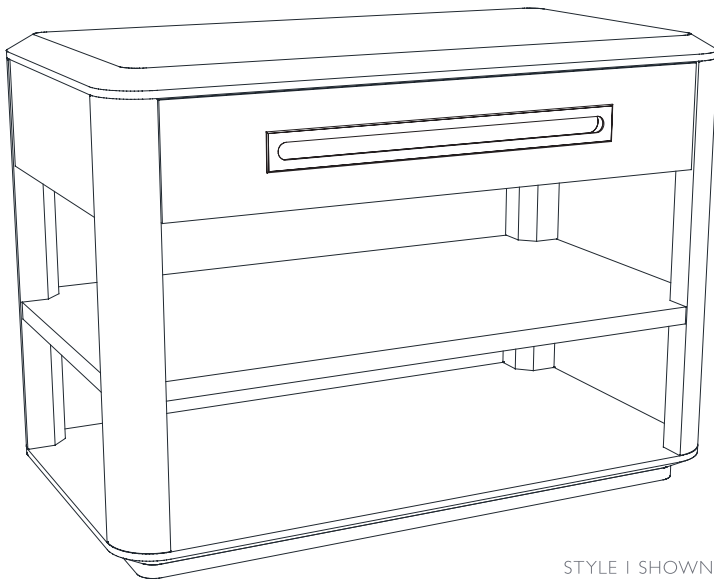

JOSEPH JEUP®

**RILEY** Side Table

STYLE 1 SHOWN

## RILEY Side Table

### STYLE 1

Width: 36  
Depth: 20  
Height: 26

Species: Walnut

Features: 1 Drawer  
Solid Bronze Pull Hardware

### STYLE 2

Width: 36  
Depth: 20  
Height: 26

Species: Walnut

Features: 2 Drawers  
Solid Bronze Pull Hardware

Custom sizing and alternate wood species are available upon request.