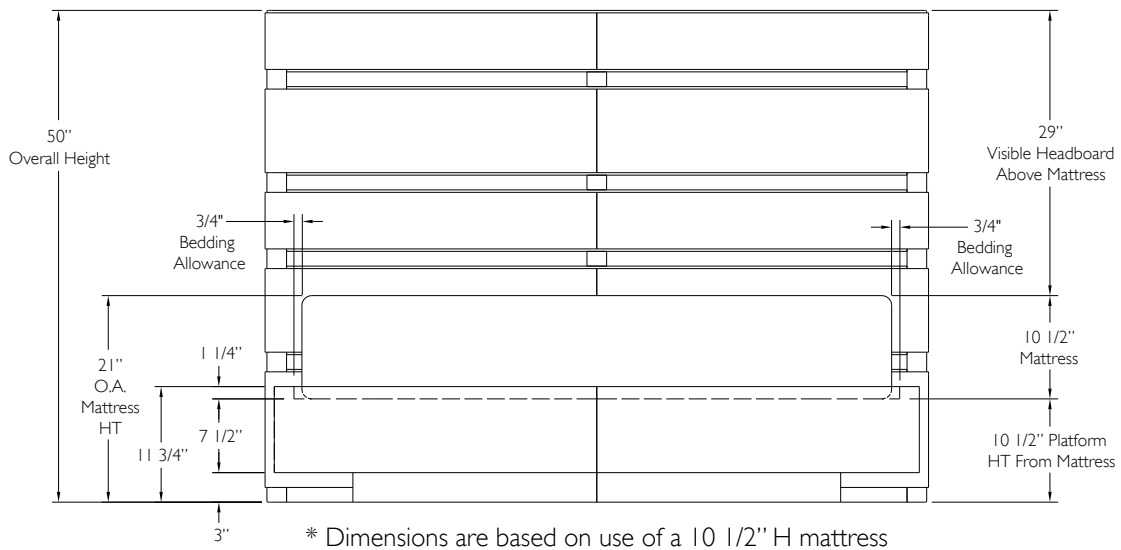

BANDEAU BED | Detail Sheet

Please attach to sales order.

Quote No. _____ Client Name _____ Date _____

IMPORTANT NOTES

- The Bandeau Bed is designed to be used with a mattress only, resting on the bed platform.
- The Bandeau Bed will not accommodate box springs.
- The Bandeau Bed will not accommodate mattresses with rigid internal wood frames.
- Bed platform deck is 10.5" from floor: Add 10.5" to the mattress thickness for the **overall (O.A.) mattress height**.
- Please verify that the difference between the O.A. mattress height and the headboard height are satisfactory as mattress heights may vary widely.

CLIENT MATTRESS DIMENSIONS _____ W × _____ L × _____ H

STANDARD AMERICAN MATTRESS DIMENSIONS

Queen 60"W × 80"L

King 76"W × 80"L

EUROPEAN MATTRESSES (i.e. Duxiana, Hastens, Hypnos, etc.) may be wider or higher than the standard American dimensions. Many are made as combo mattress/box springs with internal wood frames and legs to the floor for support. These may not fit standard size beds.