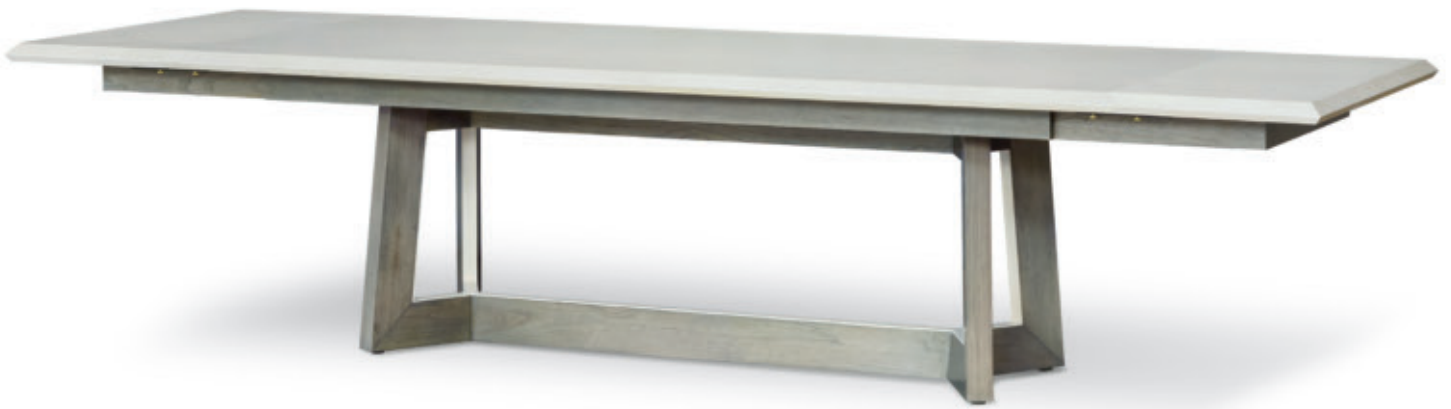

JOSEPH JEUP®

**QUINN** Rectangular Dining Table

## QUINN Rectangular

### NON-EXTENSION VERSION

Width: 95  
Depth: 42  
Height: 30

**Top Species:** White Oak (shown) or American Walnut  
**Base Species:** American Walnut

### EXTENSION VERSION (SHOWN)

Width: 95; 131 fully extended (shown above)  
Depth: 42  
Height: 30

Custom sizing and alternate wood species are available upon request.